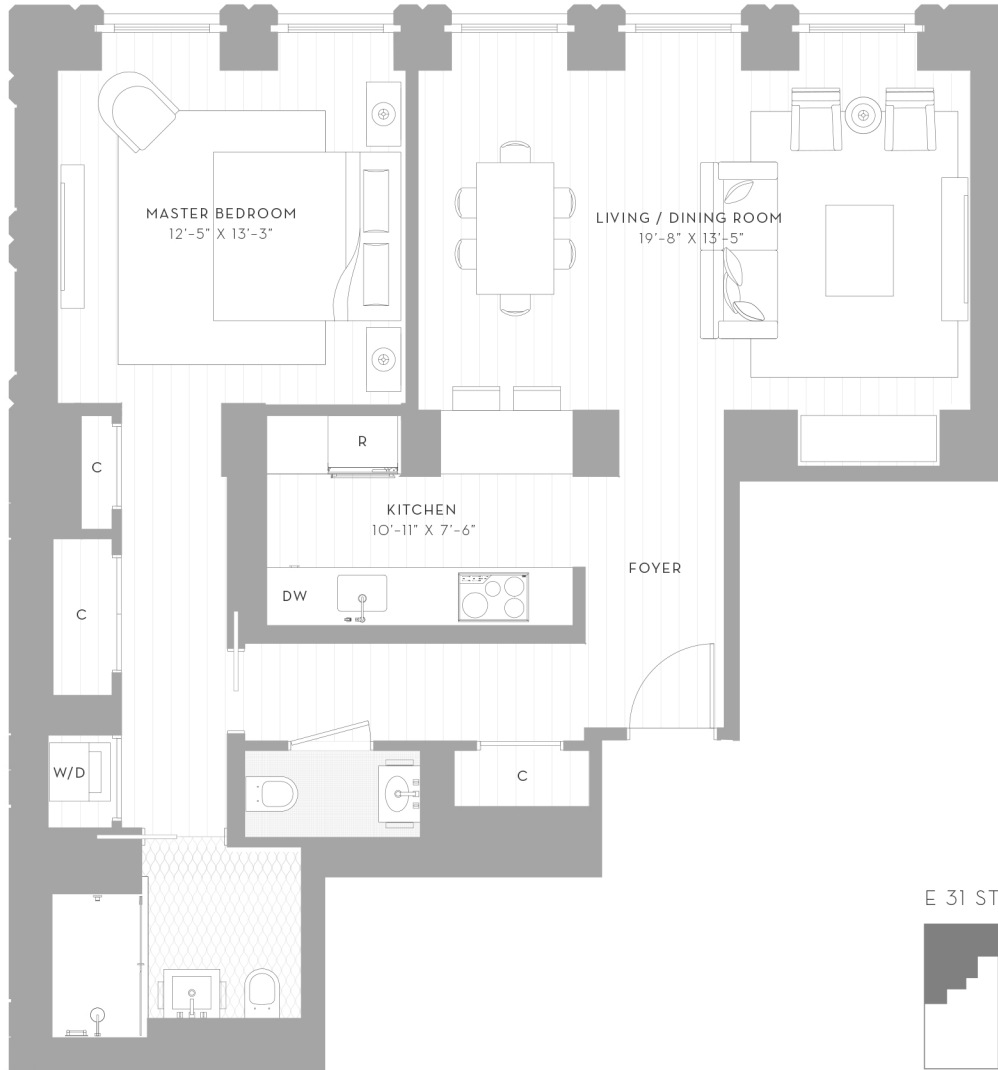

RESIDENCES 3A-7A

1 BEDROOM | 1 BATHROOM | 1 POWDER ROOM

988 SF | 91.79 M²

E 31 ST

WWW.30E31NOMAD.COM
INFO@30E31NOMAD.COM